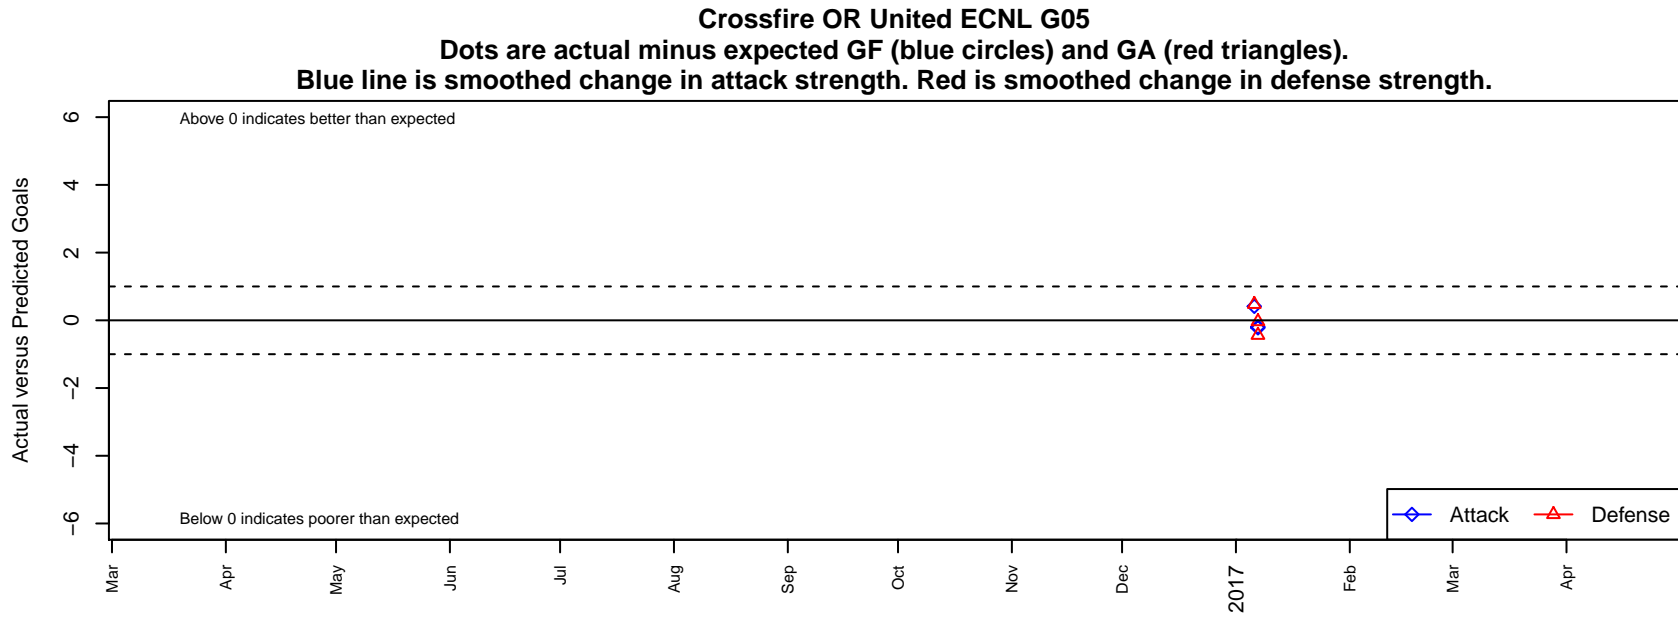

# Crossfire OR United ECNL G05

Crossfire Oregon  
, OR  
G05 total strength=1209  
attack=1.57 defense=10.89

alt names used:

Venues played:  
2016 PacNW Winter Classic Premier U13

<b>date</b>	<b>home</b>		<b>away</b>		<b>venue</b>	<b>pred.home</b>	<b>pred.away</b>
2017-01-07	Crossfire OR United ECNL G05	0	WPFC Black G04	1	2016 PacNW Winter Classic Premier U13	0.19	0.96
2017-01-07	Crossfire OR United ECNL G05	0	FPSC Fury Black G04	1	2016 PacNW Winter Classic Premier U13	0.22	0.56
2017-01-06	NW United Black G04	0	Crossfire OR United ECNL G05	1	2016 PacNW Winter Classic Premier U13	0.47	0.59